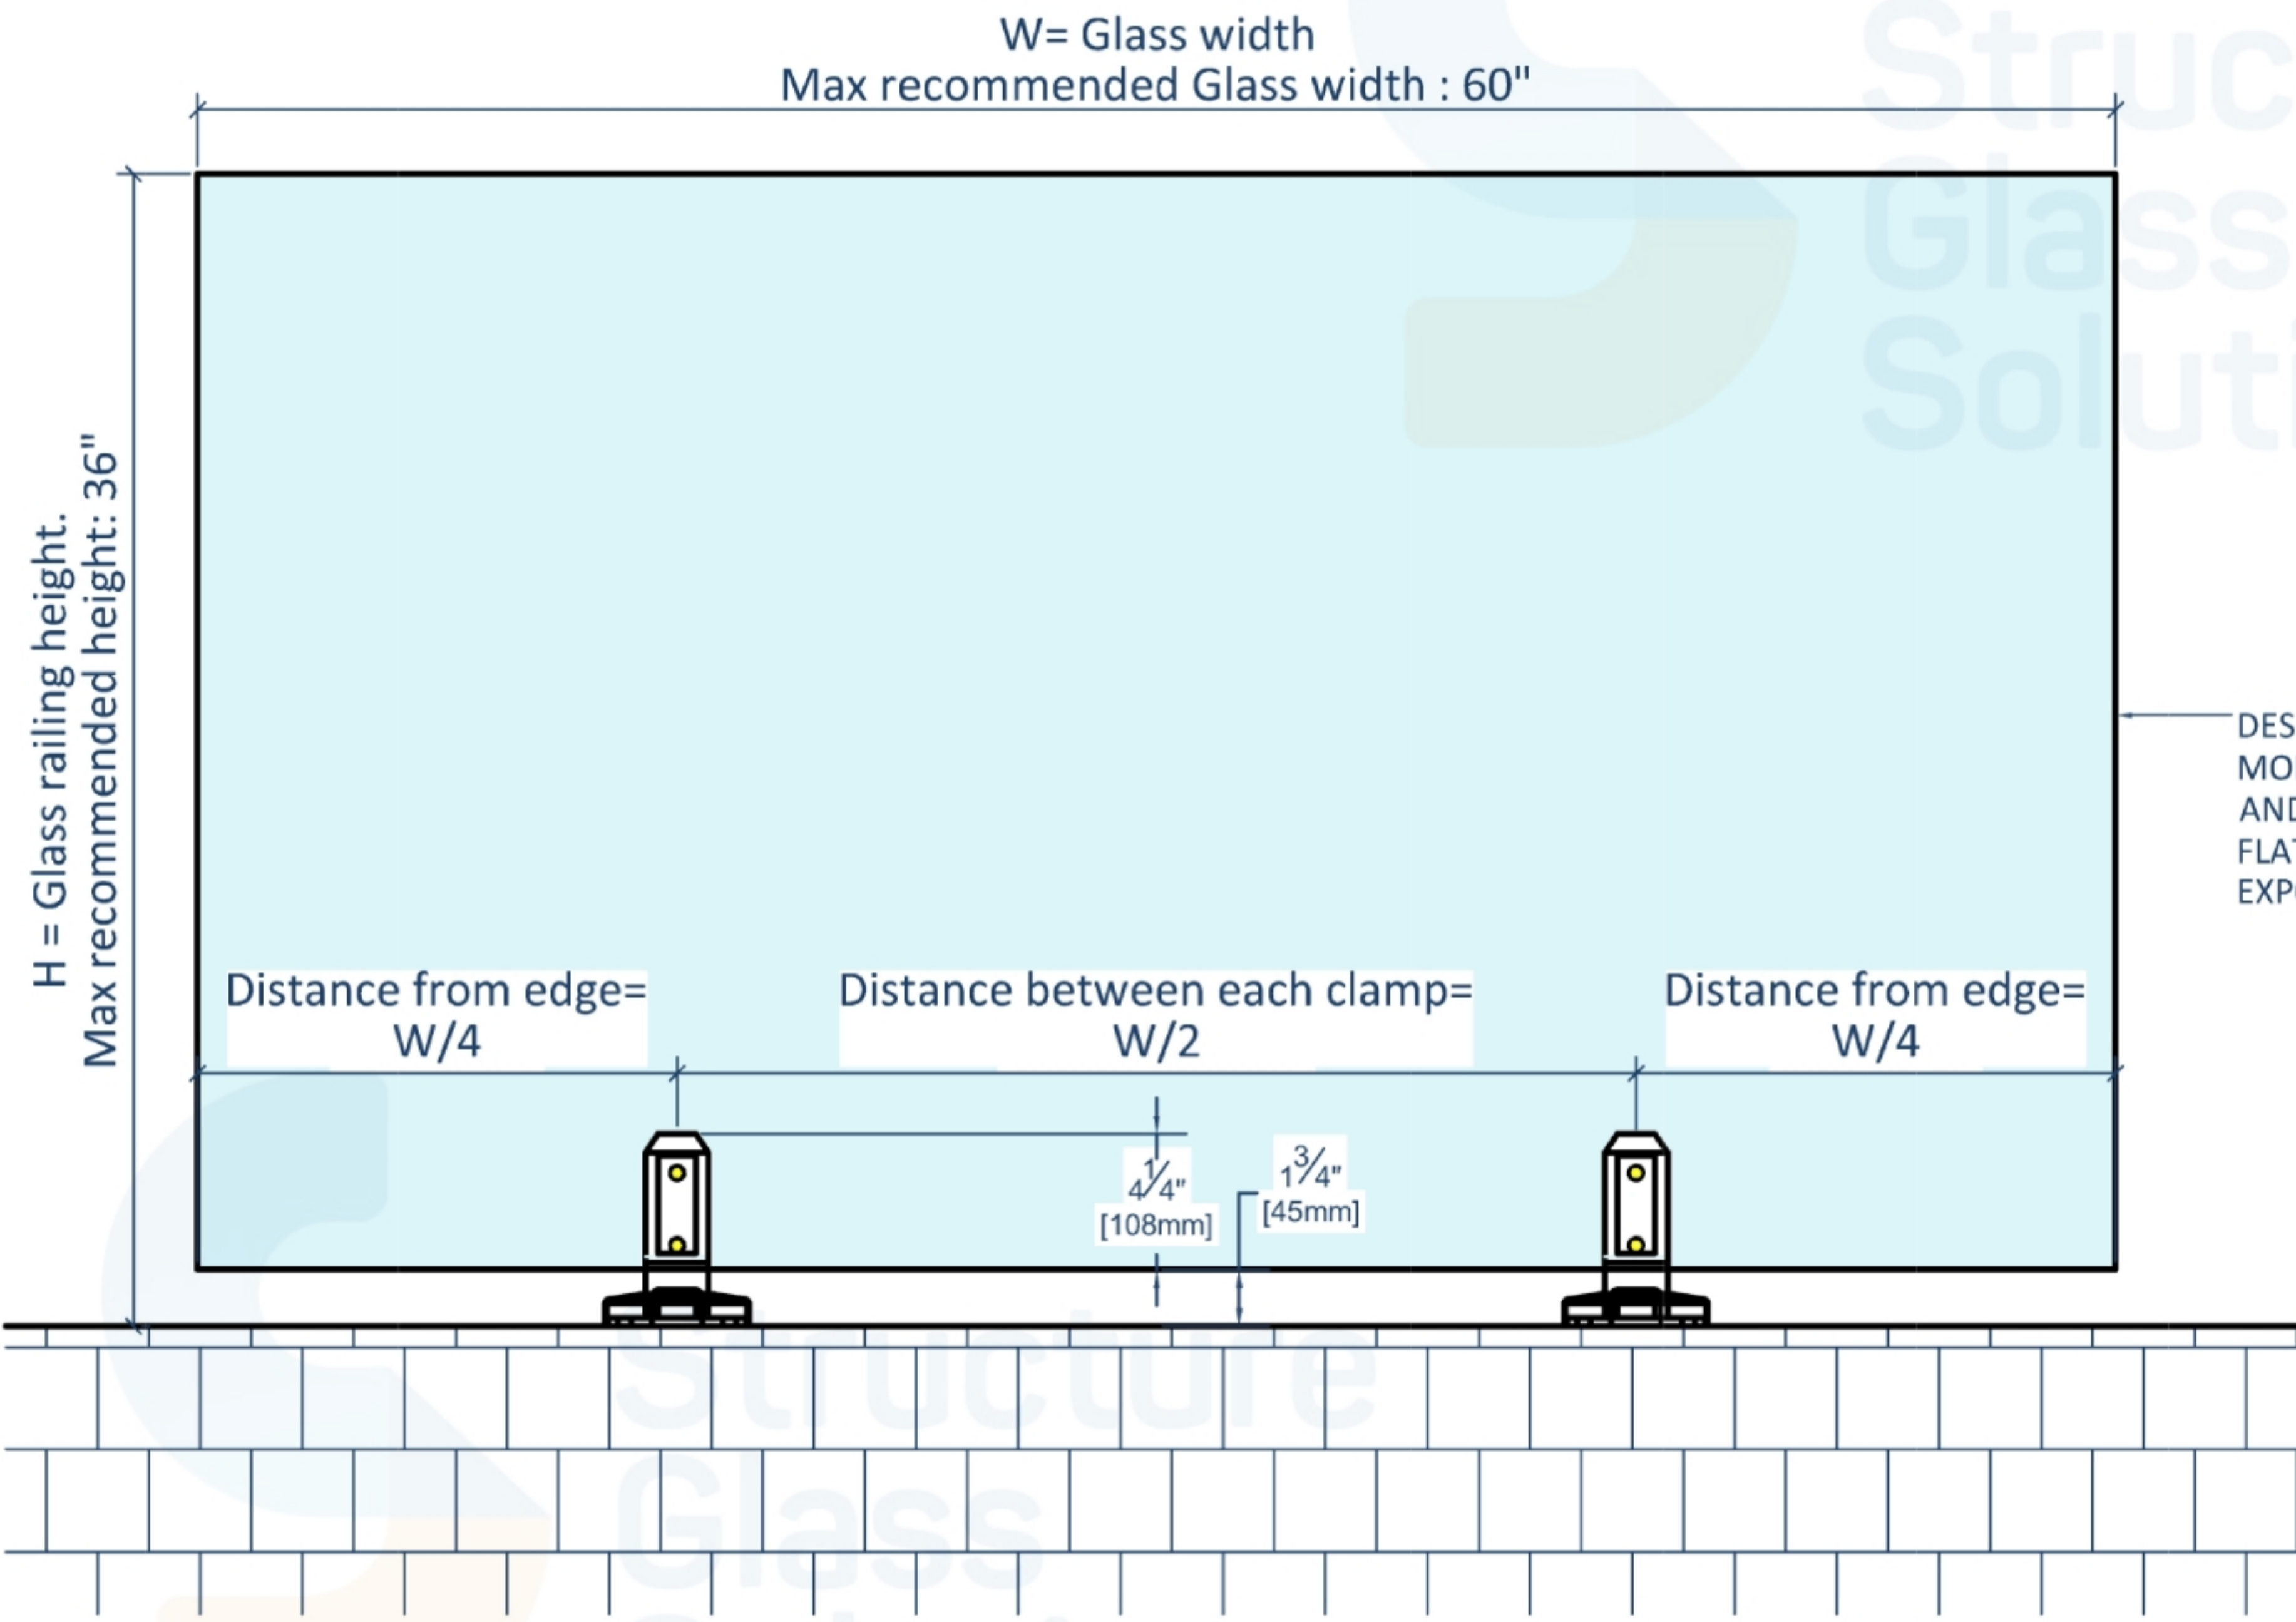

RAILING SPIGGOT

FRAMELESS FENCE CLAMPS - ROUND SPG-RD-AP-011

SPECIFICATIONS

Glass Sizes: 1/2" (12mm) to 9/16" (14mm) thick tempered and/or laminated safety glass

Construction: Stainless Steel

No Cutout Required

Includes: Gaskets and screws.

Height of glass = Overall height - 1 3/4"

RAILING SPIGGOT

FRAMELESS FENCE CLAMPS - ROUND SPG-RD-AP-011

These Fence clamps are intended for installations without holes through the glass. These clamps don't have a through glass bolting option and are intended for locations with lesser wind loads or small light sizes and where fall protection typically is not required.

DESIGNED FOR 1/2" to 9/16" MONOLITHIC TEMPERED AND/OR LAMINATED GLASS
FLAT POLISH ALL EXPOSED EDGES