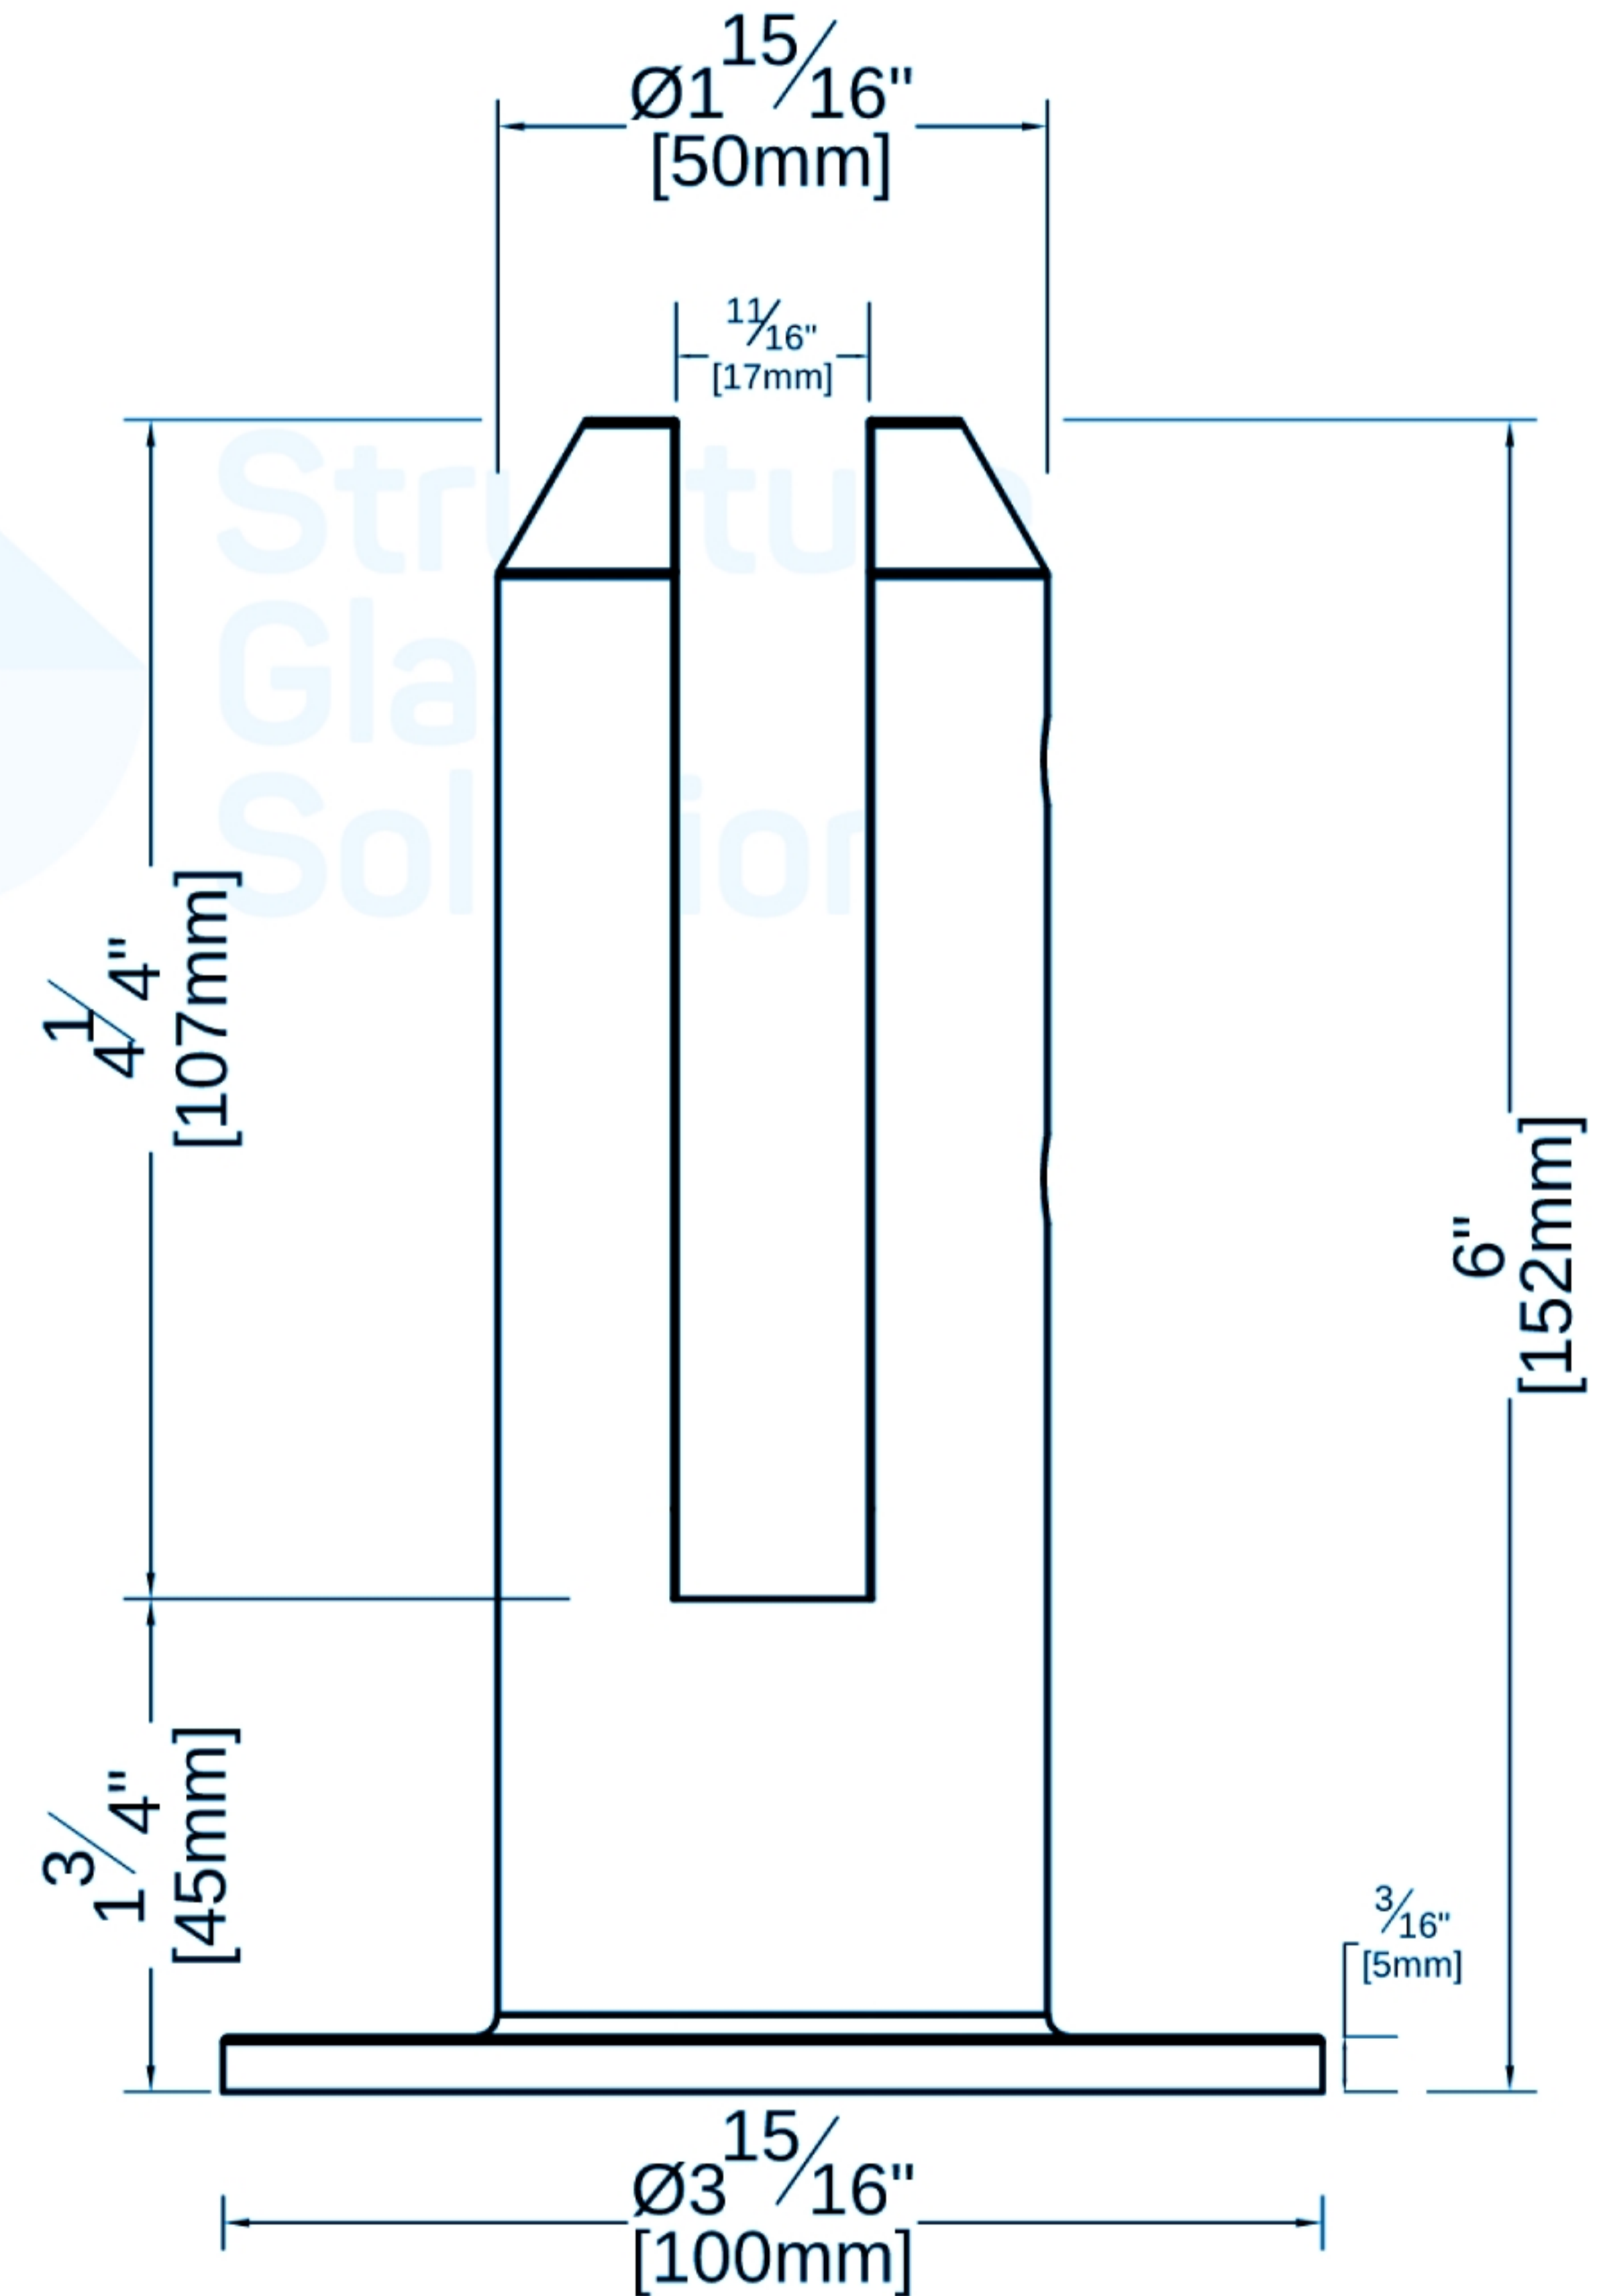

RAILING SPIGGOT

FRAMELESS FENCE CLAMPS - ROUND SPG-RD-AP-011

SPECIFICATIONS

Glass Sizes: 1/2" (12mm) to 9/16" (14mm) thick tempered and/or laminated safety glass

Construction: Stainless Steel

No Cutout Required

Includes: Gaskets and screws.

Height of glass = Overall height - 1 3/4"

RAILING SPIGGOT

FRAMELESS FENCE CLAMPS - ROUND SPG-RD-AP-011

These Fence clamps are intended for installations without holes through the glass. These clamps don't have a through glass bolting option and are intended for locations with lesser wind loads or small light sizes and where fall protection typically is not required.

DESIGNED FOR 1/2" to 9/16" MONOLITHIC TEMPERED AND/OR LAMINATED GLASS
FLAT POLISH ALL EXPOSED EDGES