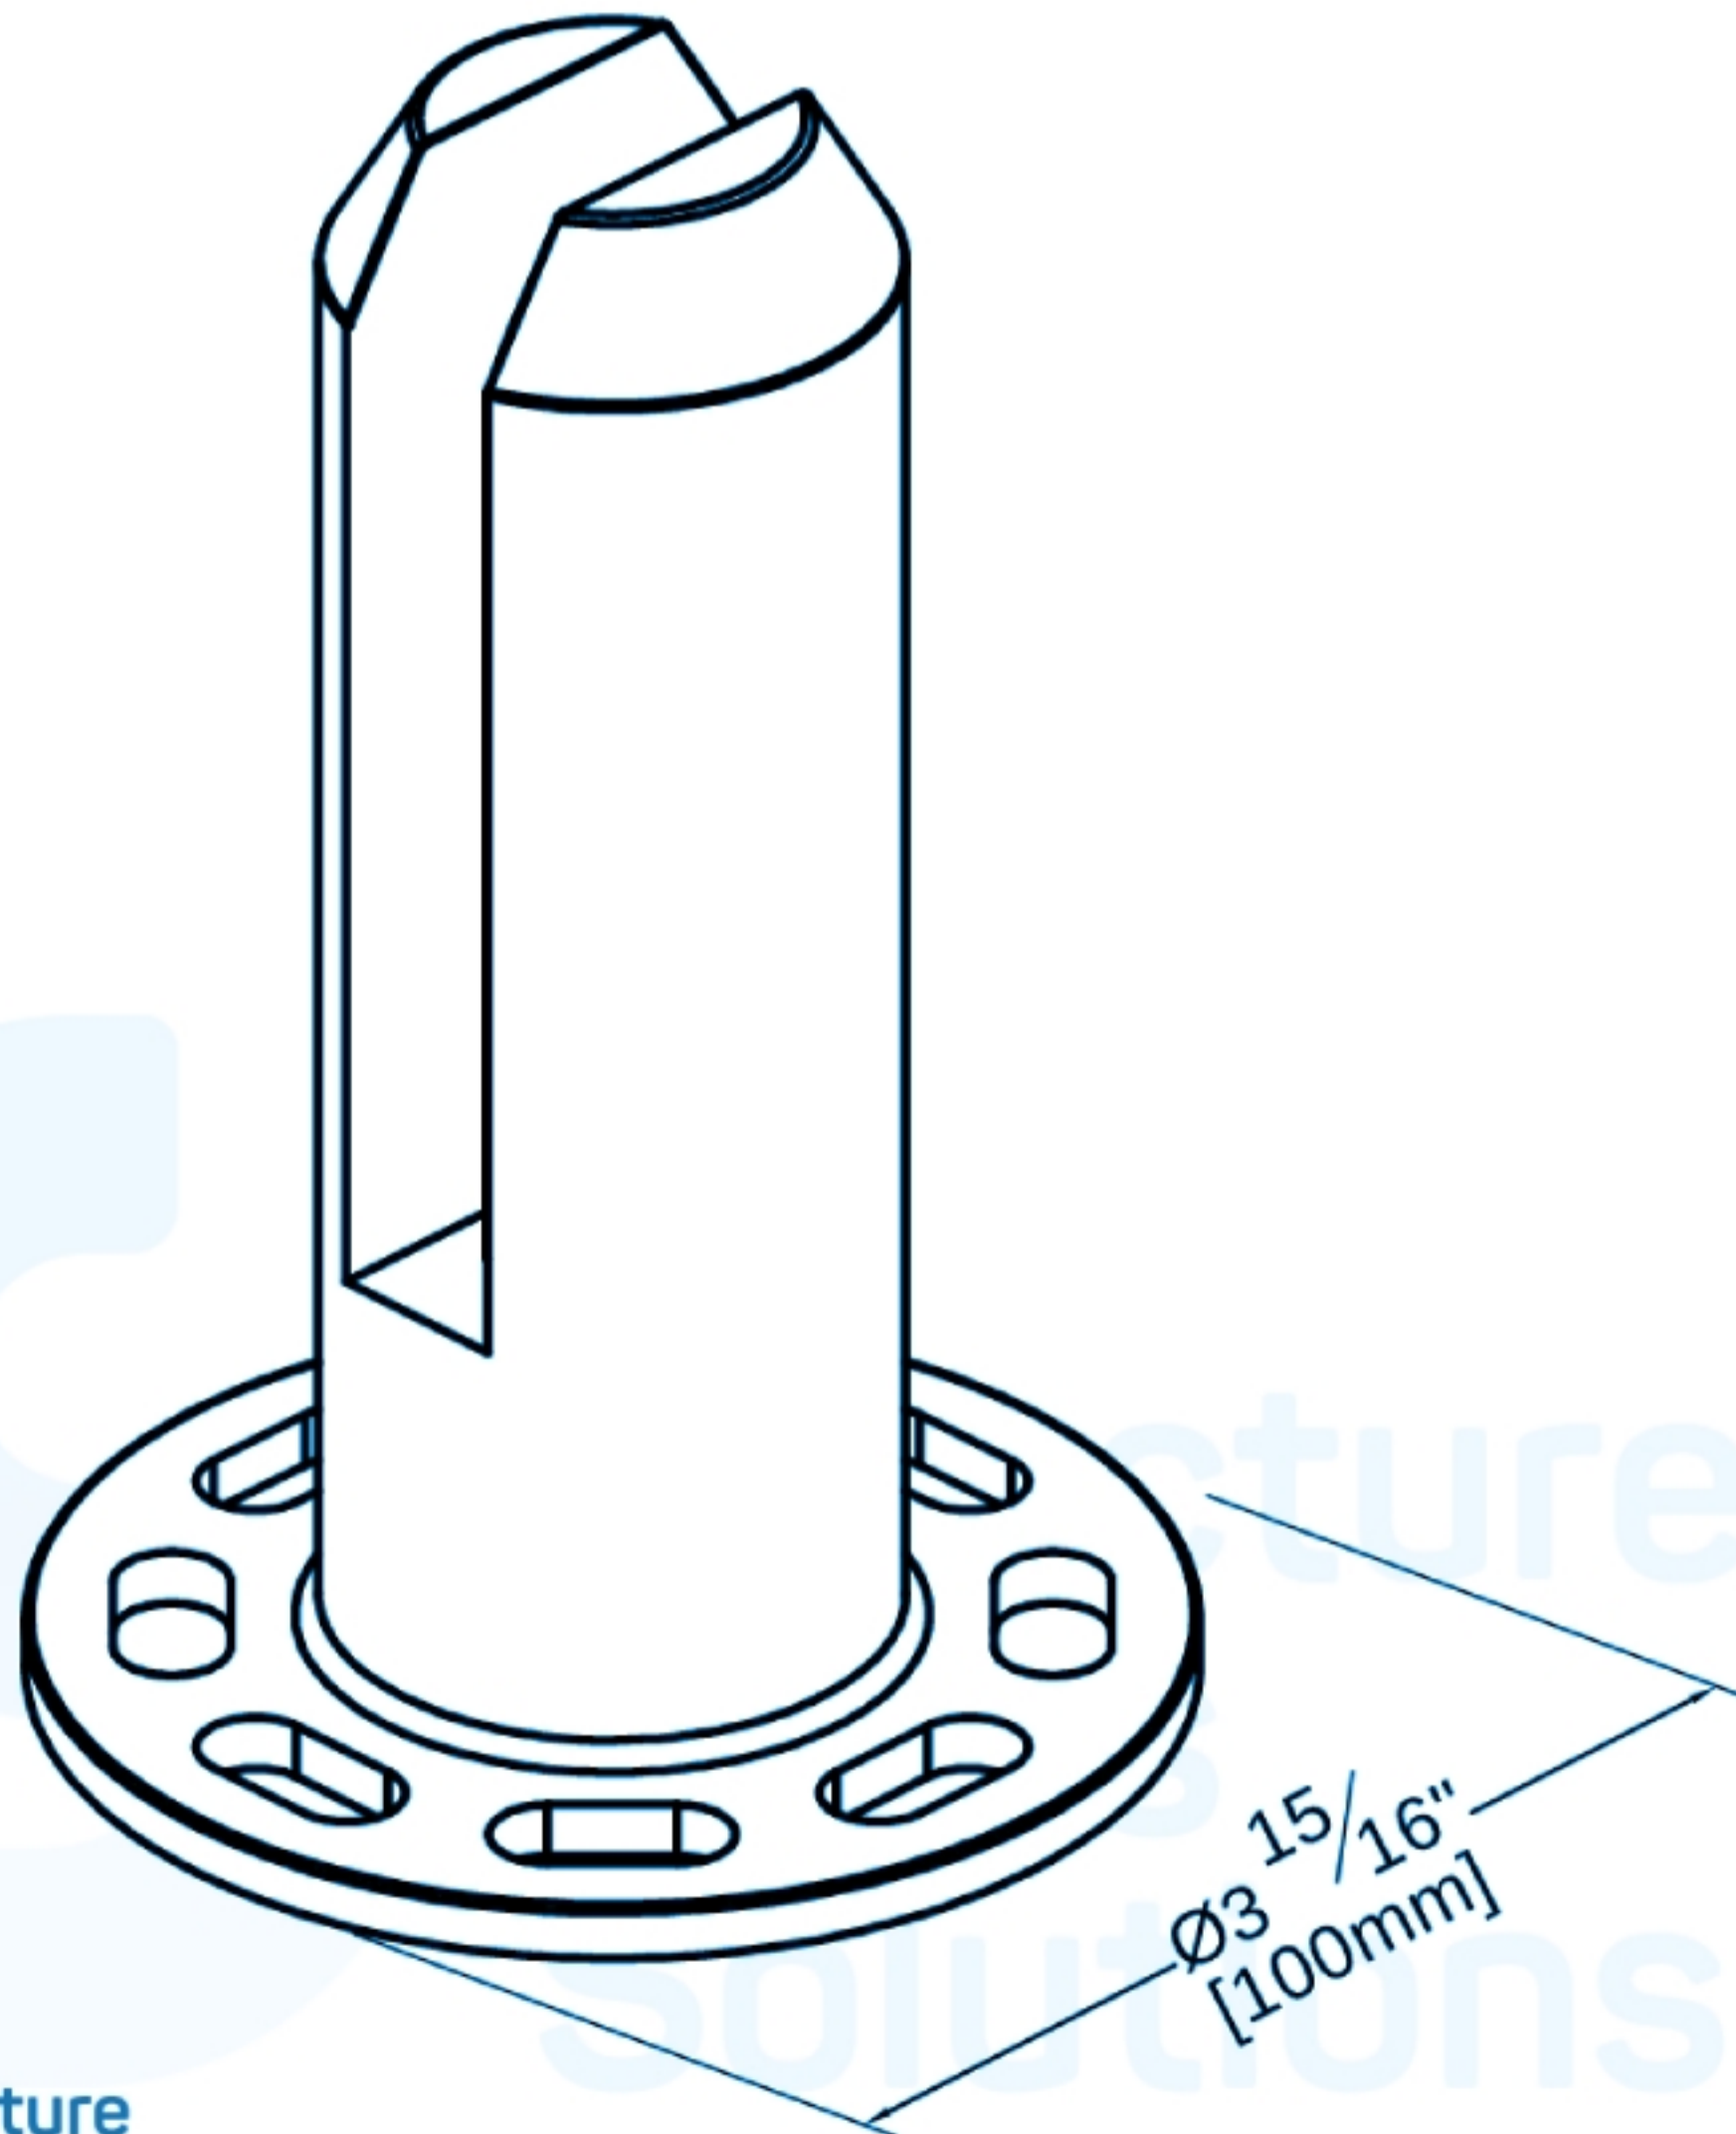

RAILING SPIGGOT

FRAMELESS FENCE CLAMPS - ROUND SPG-RD-AP-011

SPECIFICATIONS

Glass Sizes: 1/2" (12mm) to 9/16" (14mm) thick tempered and/or laminated safety glass

Construction: Stainless Steel

No Cutout Required

Includes: Gaskets and screws.

Height of glass = Overall height - 1 3/4"

RAILING SPIGGOT

FRAMELESS FENCE CLAMPS - ROUND SPG-RD-AP-011

These Fence clamps are intended for installations without holes through the glass. These clamps don't have a through glass bolting option and are intended for locations with lesser wind loads or small light sizes and where fall protection typically is not required.

DESIGNED FOR 1/2" to 9/16" MONOLITHIC TEMPERED AND/OR LAMINATED GLASS
FLAT POLISH ALL EXPOSED EDGES